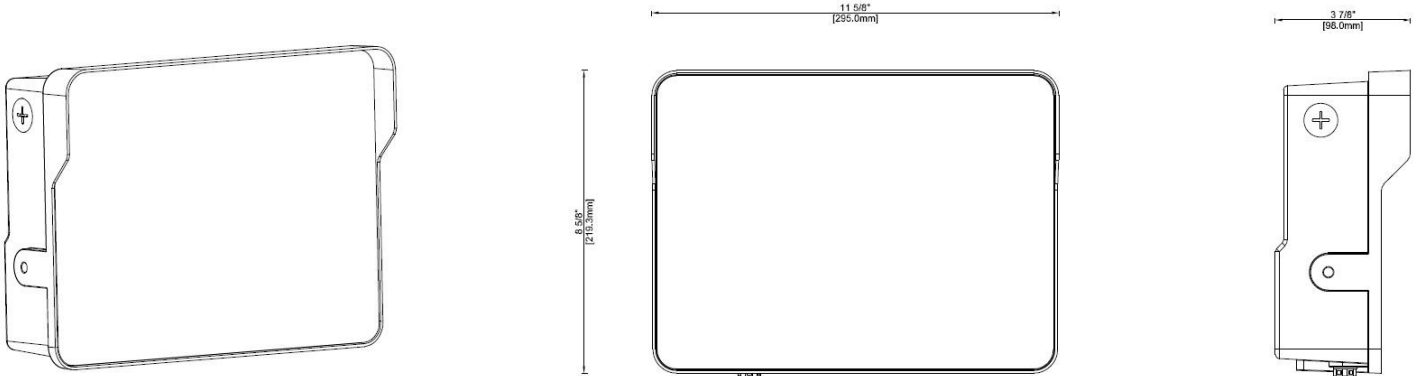

65-543 Flood Light  
Without Mounting Bracket

65-543 Flood Light - STANDARD  
Comes with Slip-Fitter Mount

65-543 Flood Light  
With Optional 65-545 Trunnion Mount

65-543 Flood Light  
With Optional 65-548 Yoke Mount