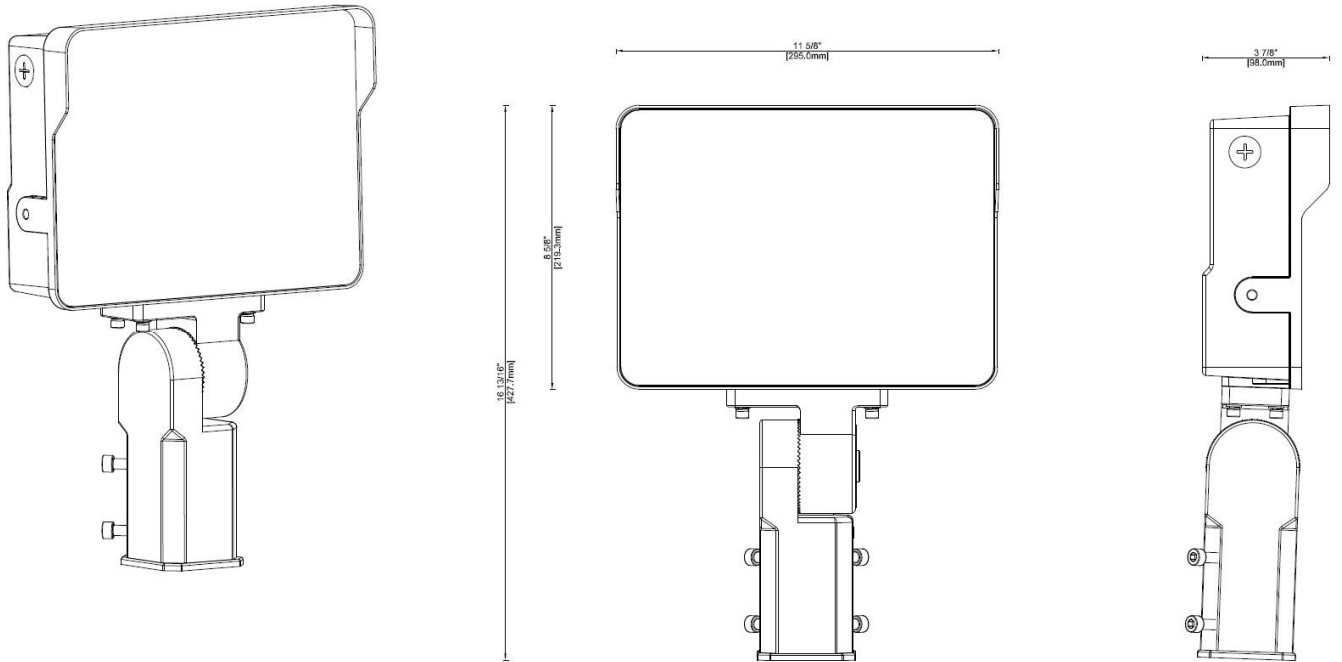

65-543 Flood Light  
Without Mounting Bracket

65-543 Flood Light - STANDARD  
Comes with Slip-Fitter Mount

65-543 Flood Light  
With Optional 65-545 Trunnion Mount

65-543 Flood Light  
With Optional 65-548 Yoke Mount