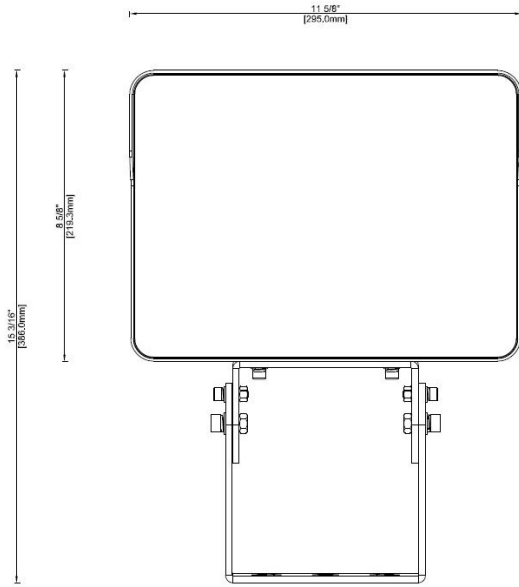

65-543 Flood Light  
Without Mounting Bracket

65-543 Flood Light - STANDARD  
Comes with Slip-Fitter Mount

65-543 Flood Light  
With Optional 65-545 Trunnion Mount

65-543 Flood Light  
With Optional 65-548 Yoke Mount