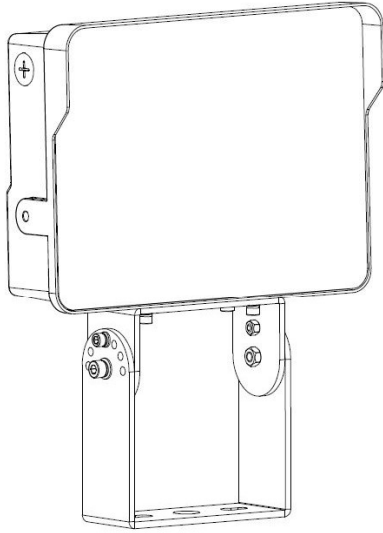

65-543 Flood Light  
Without Mounting Bracket

65-543 Flood Light - STANDARD  
Comes with Slip-Fitter Mount

65-543 Flood Light  
With Optional 65-545 Trunnion Mount

65-543 Flood Light  
With Optional 65-548 Yoke Mount